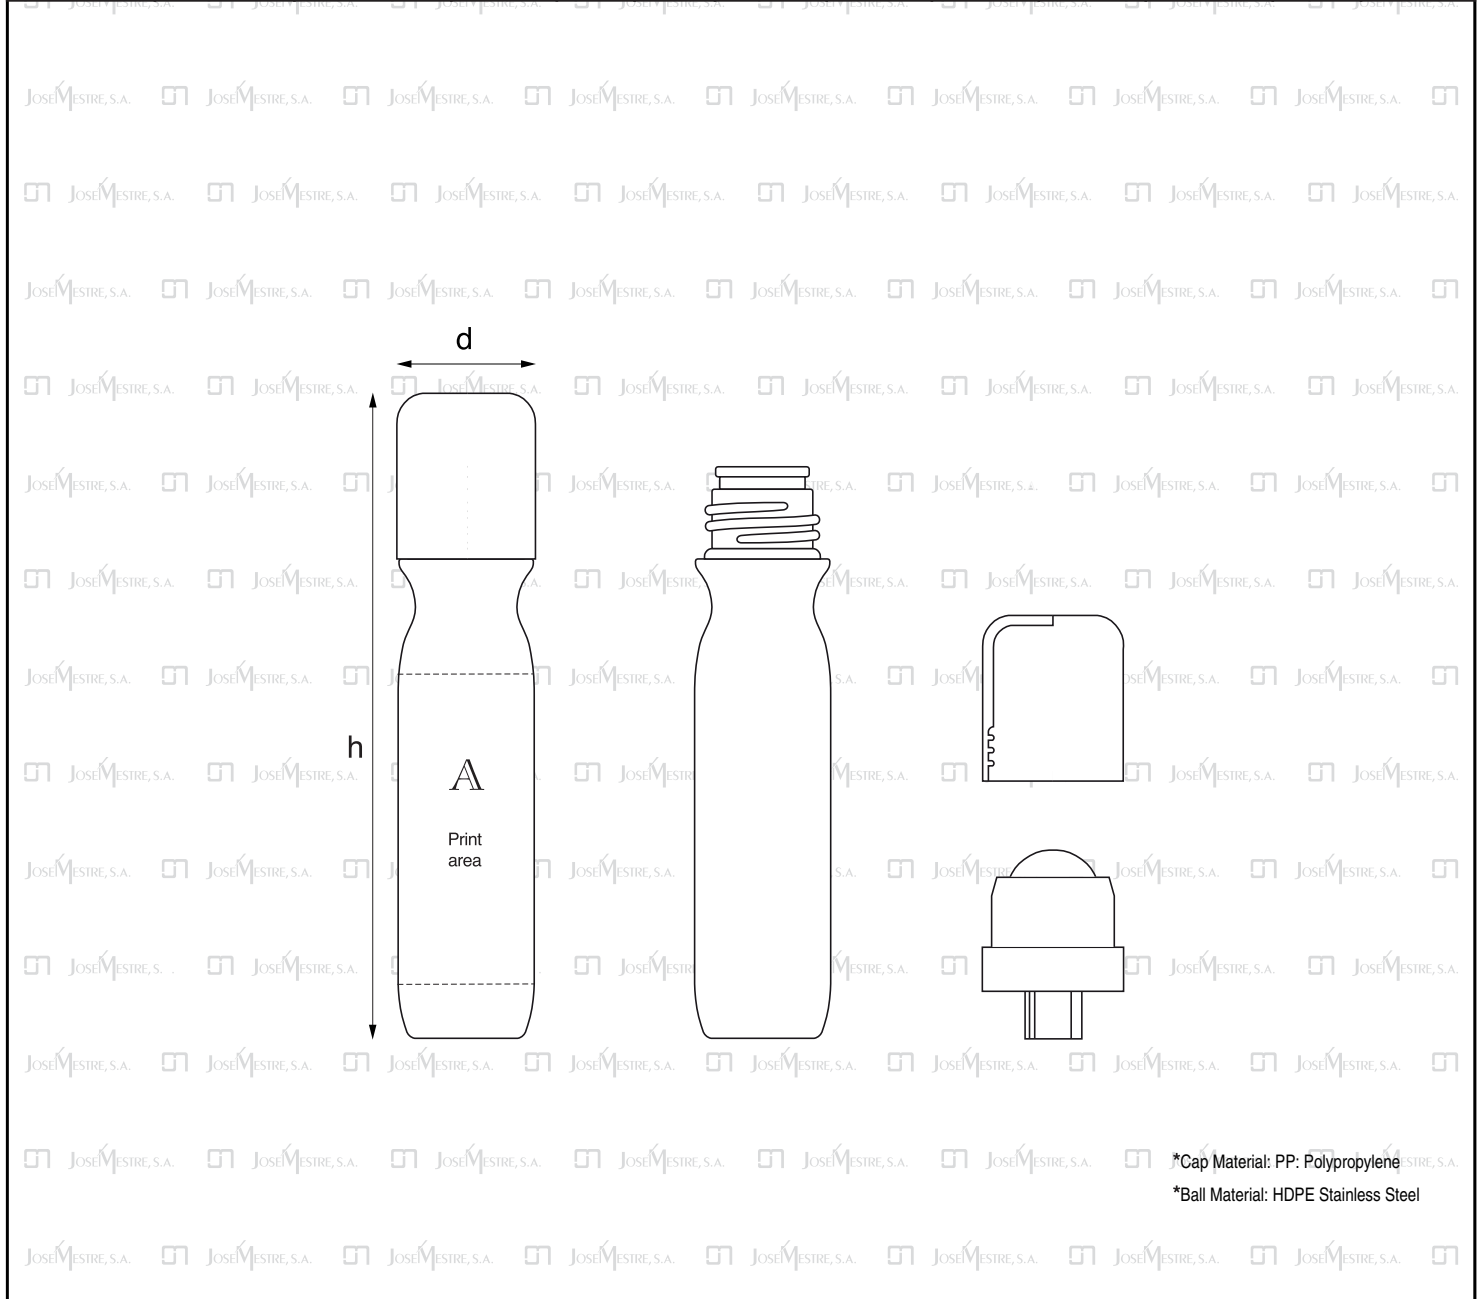

Roll-on Plastic Bottle with Metal Ball

ref	material	colour		ml	oz	h mm	d mm		mm	A	g aprox.	sale unit
0155401501	PP*	White	White	15	0,5	104	21	Metal* Ball	10	43 x 63	12,5	25

*Cap Material: PP: Polypropylene