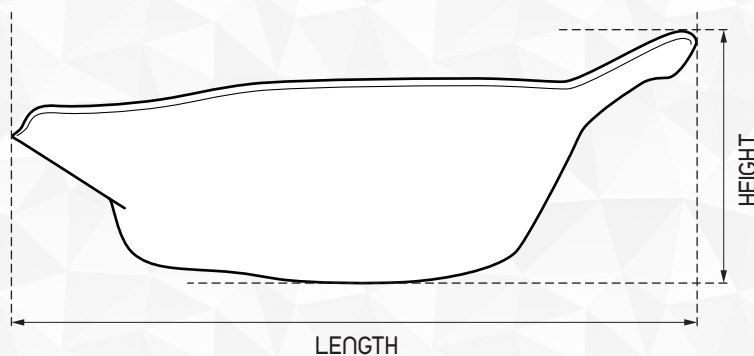

PORTABLE BIDET FOR RAISED TOILET SEATS

DESCRIPTION:

This bidet for raised toilet seats allows the best comodity for personal hygiene. It fits in our raised toiled seats by placing it on its inside.

Main features:

- Produced in plastic.
- Anatomical design with rounded edges to avoid injuries during its use.
- Designed to fit into raised toilet seats.

INFORMATION AND MEASUREMENTS:

CODE	HEIGHT	WIDTH	LENGTH	WEIGHT	SALES UNIT
0830400101	±10 cm	21,5 cm	35,5 cm	0,2 Kg	1 u.

LATERAL VIEW

TOP VIEW