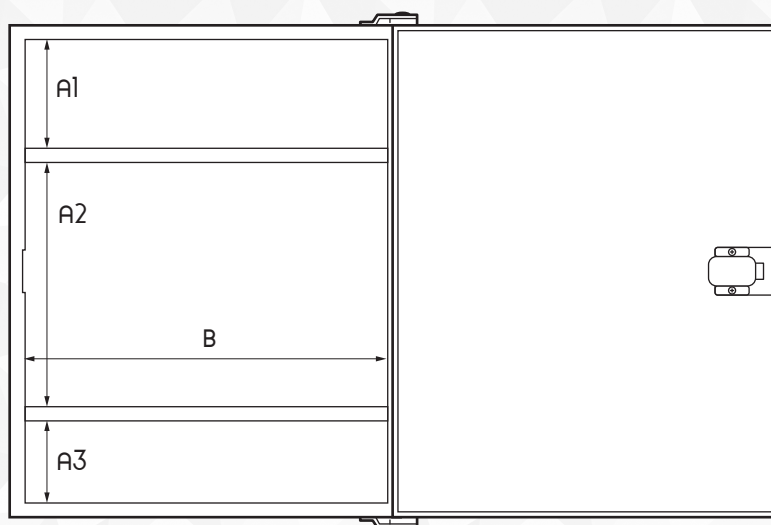

METALLIC "JOYA" FIRST-AID KIT N° 2 WITH KEY

DESCRIPTION:

Wall-mounted empty metallic first-aid kit.

Main features:

- With several compartments inside.
- With lock and key to restrict its access.

INFORMATION AND MEASUREMENTS:

CODE	MODEL	CN	HEIGHT	WIDTH	LENGTH	A1	A2	A3	B	SALES UNIT
0015102000	N°2 WITH KEY	2229054.9	390 mm	310 mm	130 mm	86 mm	180 mm	78 mm	285 mm	1 u.

INSIDE VIEW

FRONTAL VIEW

LATERAL VIEW