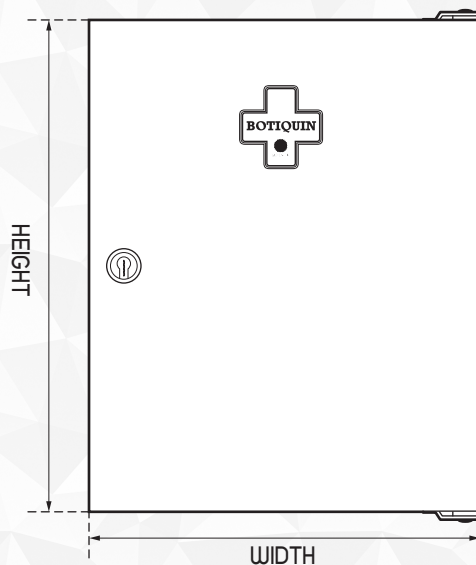

METALLIC "JOYA" FIRST-AID KIT N° 2 WITH KEY

DESCRIPTION:

Wall-mounted empty metallic first-aid kit.

Main features:

- With several compartments inside.
- With lock and key to restrict its access.

INFORMATION AND MEASUREMENTS:

CODE	MODEL	CN	HEIGHT	WIDTH	LENGTH	A1	A2	A3	B	SALES UNIT
0015102000	N°2 WITH KEY	2229054.9	390 mm	310 mm	130 mm	86 mm	180 mm	78 mm	285 mm	1 u.

INSIDE VIEW

FRONTAL VIEW

LATERAL VIEW