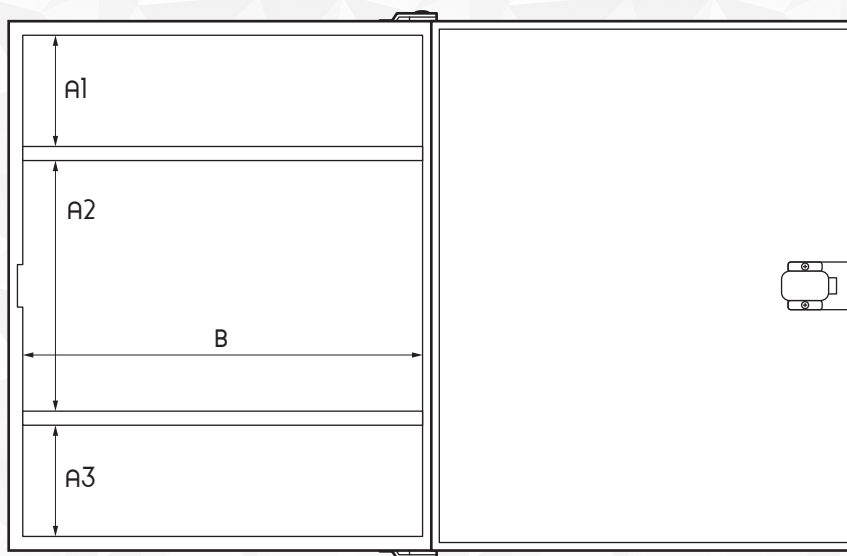

METALLIC "JOYA" FIRST-AID KIT N° 3 WITH KEY

DESCRIPTION:

Wall-mounted empty metallic first-aid kit.

Main features:

- With several compartments inside.
- With lock and key to restrict its access.

INFORMATION AND MEASUREMENTS:

CODE	MODEL	CN	HEIGHT	WIDTH	LENGTH	A1	A2	A3	B	SALES UNIT
0015103000	N°3 WITH KEY	229070.9	470 mm	380 mm	130 mm	105 mm	235 mm	105 mm	375 mm	1 u.

INSIDE VIEW

FRONTAL VIEW

LATERAL VIEW