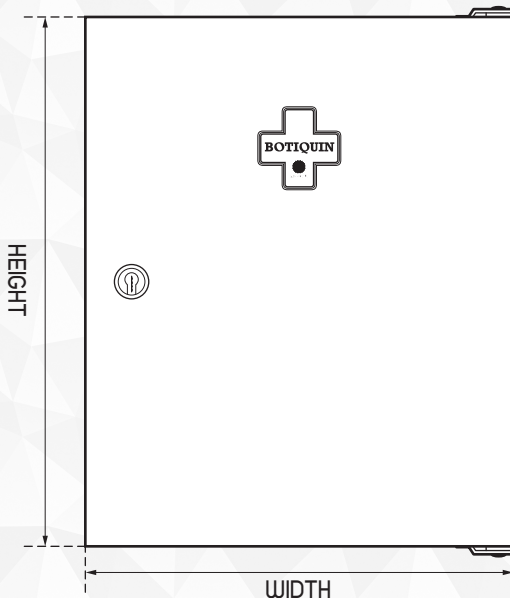

METALLIC "JOYA" FIRST-AID KIT N° 3 WITH KEY

DESCRIPTION:

Wall-mounted empty metallic first-aid kit.

Main features:

- With several compartments inside.
- With lock and key to restrict its access.

INFORMATION AND MEASUREMENTS:

CODE	MODEL	CN	HEIGHT	WIDTH	LENGTH	A1	A2	A3	B	SALES UNIT
0015103000	N°3 WITH KEY	229070.9	470 mm	380 mm	130 mm	105 mm	235 mm	105 mm	375 mm	1 u.

INSIDE VIEW

FRONTAL VIEW

LATERAL VIEW