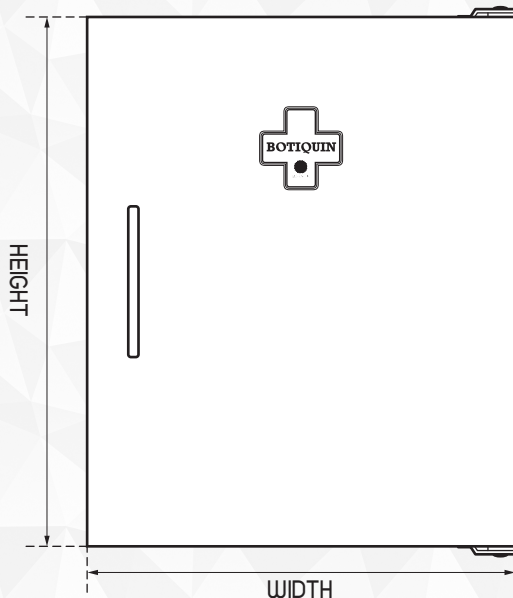

METALLIC "JOYA" FIRST-AID KIT N° 3

DESCRIPTION:

Wall-mounted empty metallic first-aid kit.

Main features:

- With several compartments inside.
- With a metallic handle to make easy to open it.

INFORMATION AND MEASUREMENTS:

CODE	MODEL	CN	HEIGHT	WIDTH	LENGTH	A1	A2	A3	B	SALES UNIT
0015003000	N° 3	229062.4	470 mm	380 mm	130 mm	105 mm	235 mm	105 mm	375 mm	1 u.

INSIDE VIEW

FRONTAL VIEW

LATERAL VIEW