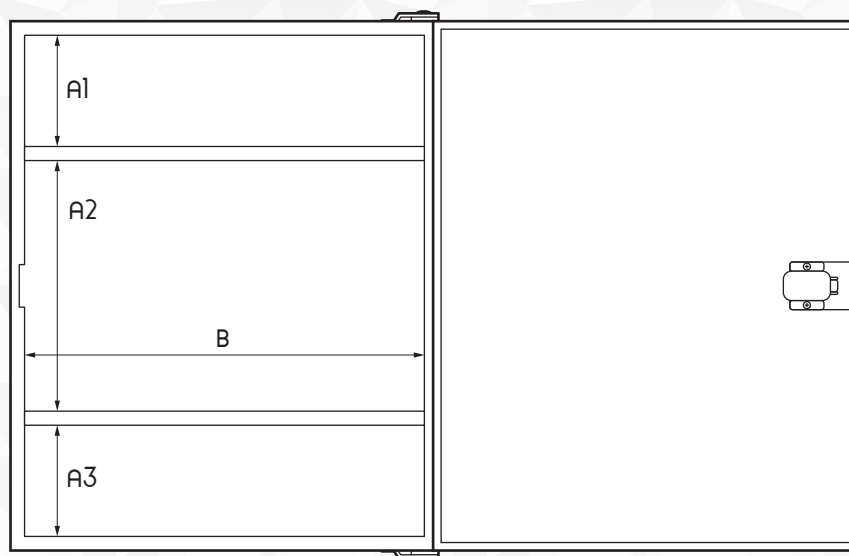

METALLIC "JOYA" FIRST-AID KIT N° 3

DESCRIPTION:

Wall-mounted empty metallic first-aid kit.

Main features:

- With several compartments inside.
- With a metallic handle to make easy to open it.

INFORMATION AND MEASUREMENTS:

CODE	MODEL	CN	HEIGHT	WIDTH	LENGTH	A1	A2	A3	B	SALES UNIT
0015003000	N° 3	229062.4	470 mm	380 mm	130 mm	105 mm	235 mm	105 mm	375 mm	1 u.

INSIDE VIEW

FRONTAL VIEW

LATERAL VIEW