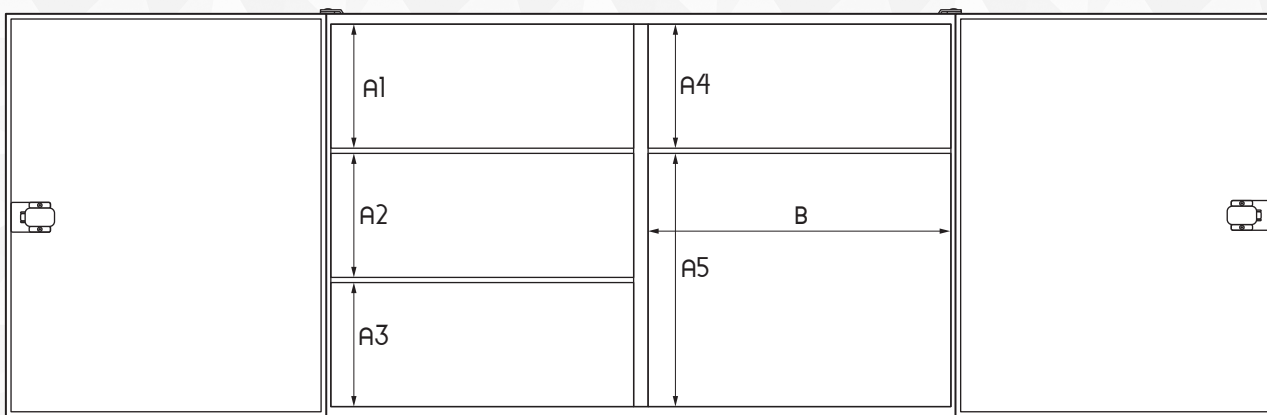

### DESCRIPTION:

Wall-mounted empty metallic first-aid kit.

### INFORMATION AND MEASUREMENTS:

CODE	MODEL	CN	HEIGHT	WIDTH	LENGTH	A1/A2/A3/A4	A5	B	SALES UNIT
0015004000	N° 4	229088.4	390 mm	620 mm	130 mm	120 mm	250 mm	300 mm	1 ut.

INSIDE VIEW

FRONTAL VIEW

LATERAL VIEW