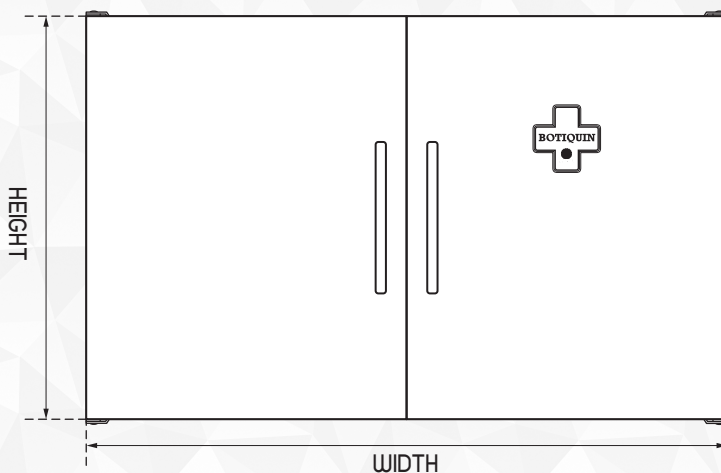

### INFORMATION AND MEASUREMENTS:

CODE	MODEL	CN	HEIGHT	WIDTH	LENGTH	A1/A2/A3/A4	A5	B	SALES UNIT
0015004000	N° 4	229088.4	390 mm	620 mm	130 mm	120 mm	250 mm	300 mm	1 ut.

INSIDE VIEW

FRONTAL VIEW

LATERAL VIEW