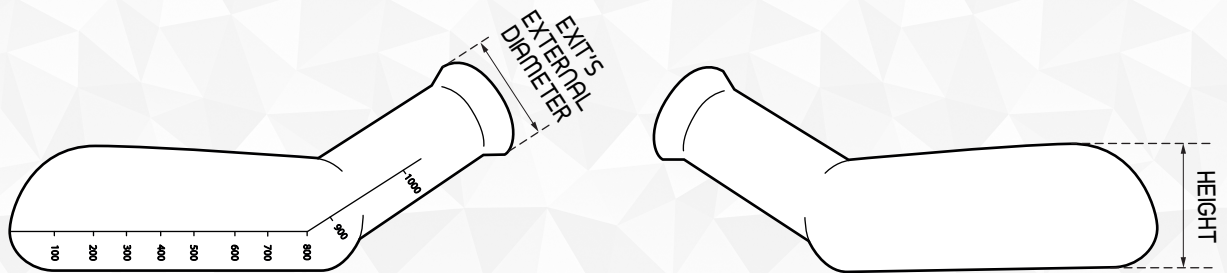

"JOYA" MEN'S BEDPAN

DESCRIPTION:

Plastic bedpan in bottle's shape for men. Total capacity: 1 liter.

Main features:

- Designed with rounded edges to avoid injuries during its use.
- In translucent color.
- Measured up to 1 liter.

INFORMATION AND MEASUREMENTS:

CODE	COLOR	CN	CAPACITY	EXIT'S INTERNAL DIAMETER	EXIT'S EXTERNAL DIAMETER	WIDTH	HEIGHT	LENGTH	SALES UNIT
0016000001	TRANSLUCENT	226258.4	1 Liter	48,50mm	66,50 mm	120,50 mm	64,50 mm	280 mm	1 u.

LATERAL VIEW

BOTTOM VIEW

TOP VIEW