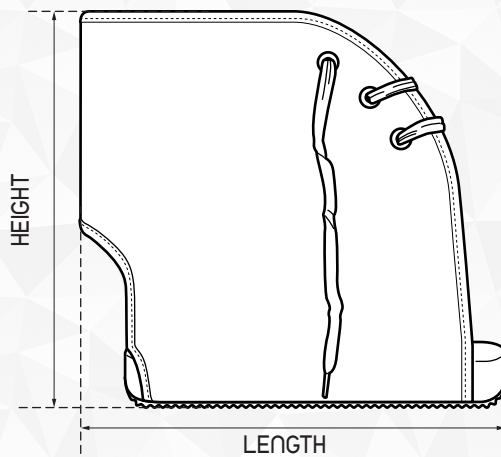

"PROTECPIE" FOOT PROTECTOR ADULT SIZE

DESCRIPTION:

Foot protector for plated foots. Adult size.

Main features:

- In beige color.
- Non-slip crepe sole.
- Adjustment of the garment by laces.

INFORMATION AND MEASUREMENTS:

CODE	CN	HEIGHT	WIDTH	BACK WIDTH	LENGTH	SALES UNIT
0009050600	397414.1	±19,03 cm	±12 cm	±7,5 cm	±17 cm	1 u.

LATERAL VIEW

LACES TO ADJUST
THE GARMENT

BOTTOM VIEW

BACK VIEW

FRONTAL VIEW